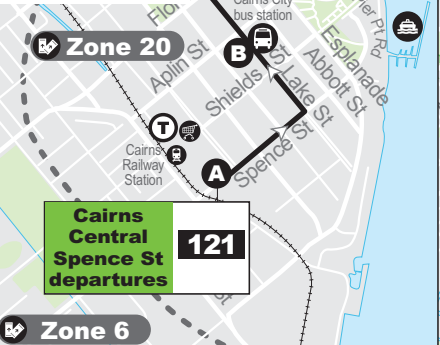

From Cairns City

Cairns Central terminus 121

Cairns Central Spence St 121

Cairns Central terminus arrivals 121

Cairns Central Spence St departures 121