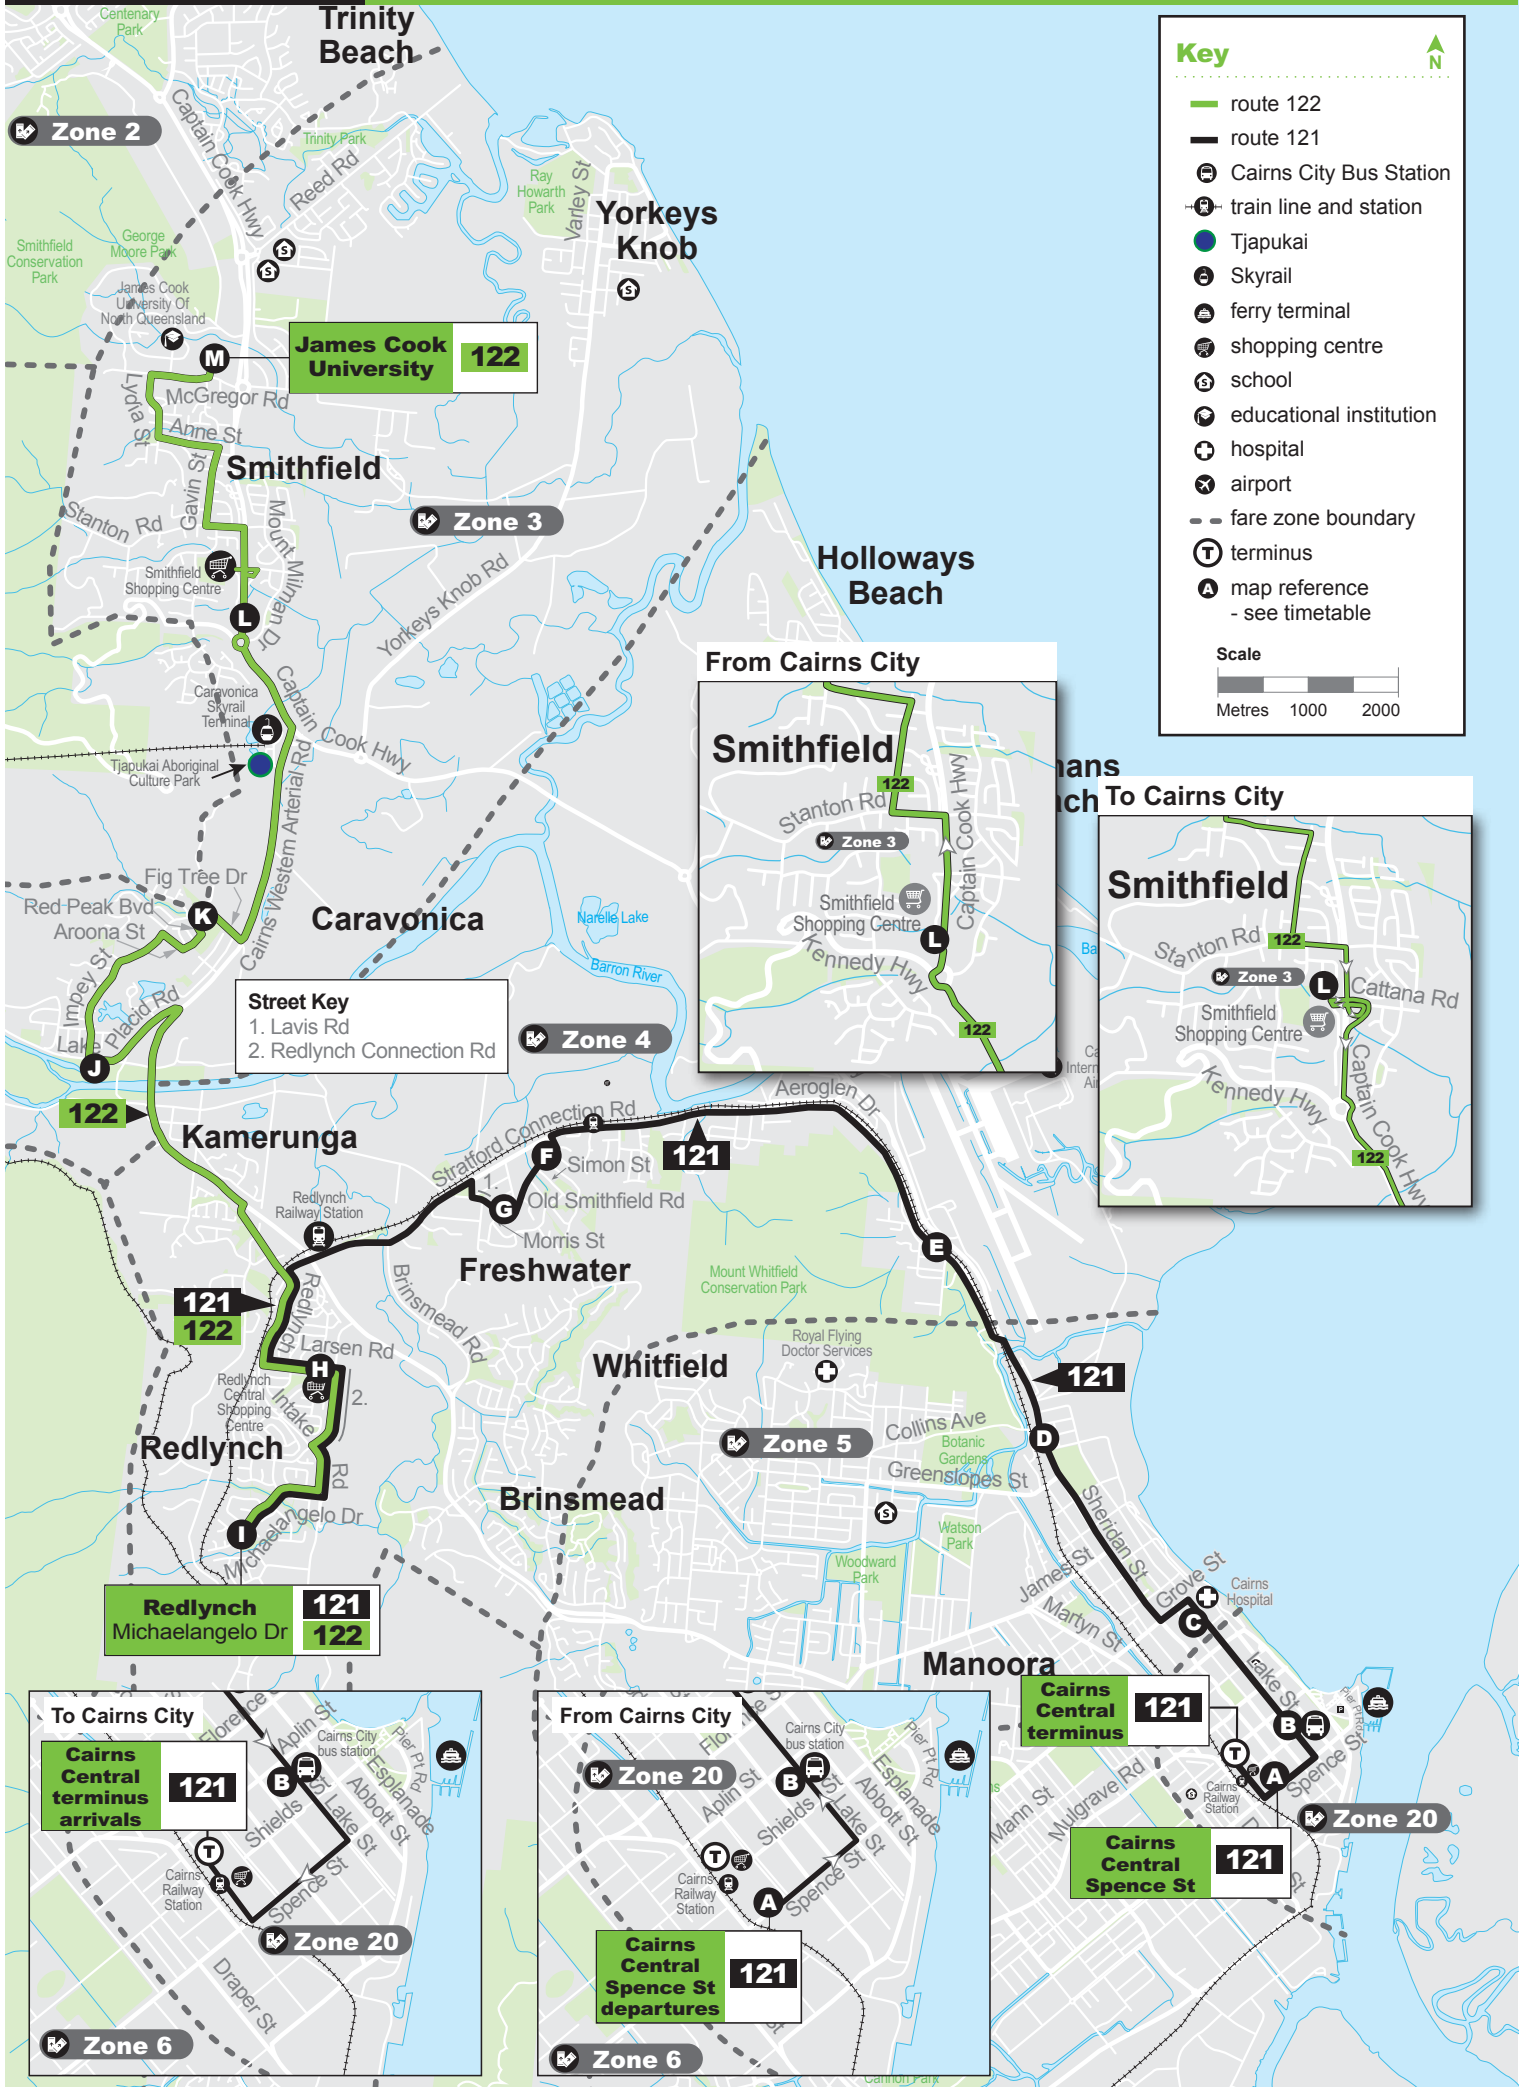

© The State of Queensland (Department of Transport and Main Roads) 2021
Route 121/122 printed March 2021

Route

121,122

Route map

Key

- route 122
- route 121
- Cairns City Bus Station
- train line and station
- Tjapukai
- Skyrail
- ferry terminal
- shopping centre
- school
- educational institution
- hospital
- airport
- fare zone boundary
- terminus
- map reference - see timetable

Monday to Friday

map ref	Route number	121	121	121	121	121	121	121	121	121	121	121	121	121	121	121	121	121	
		am	am	am	am	am	pm	pm	pm	pm	pm	pm	pm	pm	pm	pm	pm	pm	
A	Cairns Central SC Spence St	6:30	7:30	8:30	9:30	10:30	11:30	12:30	1:30	2:30	3:30	4:30	5:00	5:30	6:30	7:30	8:30	9:30	10:30
B	Cairns City Bus Station Platform 2	6:33	7:34	8:34	9:34	10:34	11:34	12:34	1:34	2:35	3:35	4:35	5:05	5:35	6:34	7:34	8:34	9:34	10:34
C	Cairns Hospital	6:35	7:37	8:37	9:37	10:37	11:37	12:37	1:37	2:38	3:39	4:38	5:08	5:38	6:36	7:36	8:36	9:36	10:36
D	Sheridan St	6:39	7:42	8:42	9:42	10:40	11:40	12:40	1:40	2:43	3:45	4:43	5:13	5:43	6:40	7:40	8:40	9:40	10:40
E	Aeroglen Dr	6:42	7:45	8:45	9:45	10:44	11:44	12:44	1:44	2:47	3:50	4:47	5:17	5:47	6:43	7:43	8:43	9:43	10:43
F	Old Smithfield Rd (Simon St)	6:47	7:52	8:52	9:52	10:49	11:49	12:49	1:49	2:52	3:55	4:52	5:22	5:52	6:48	7:48	8:48	9:48	10:48
G	Old Smithfield Rd (Morris St)	6:49	7:54	8:54	9:54	10:51	11:51	12:51	1:51	2:54	3:57	4:54	5:24	5:54	6:49	7:49	8:49	9:49	10:49
H	Redlynch Central Shopping Centre	6:55	8:01	9:01	10:01	10:57	11:57	12:57	1:57	3:00	4:04	5:00	5:30	6:00	6:55	7:55	8:55	9:55	10:55
I	Redlynch (Michaelangelo Dr)	6:58	8:04	9:04	10:04	11:00	12:00	1:00	2:00	3:04	4:08	5:04	5:34	6:04	6:58	7:58	8:58	9:58	10:58